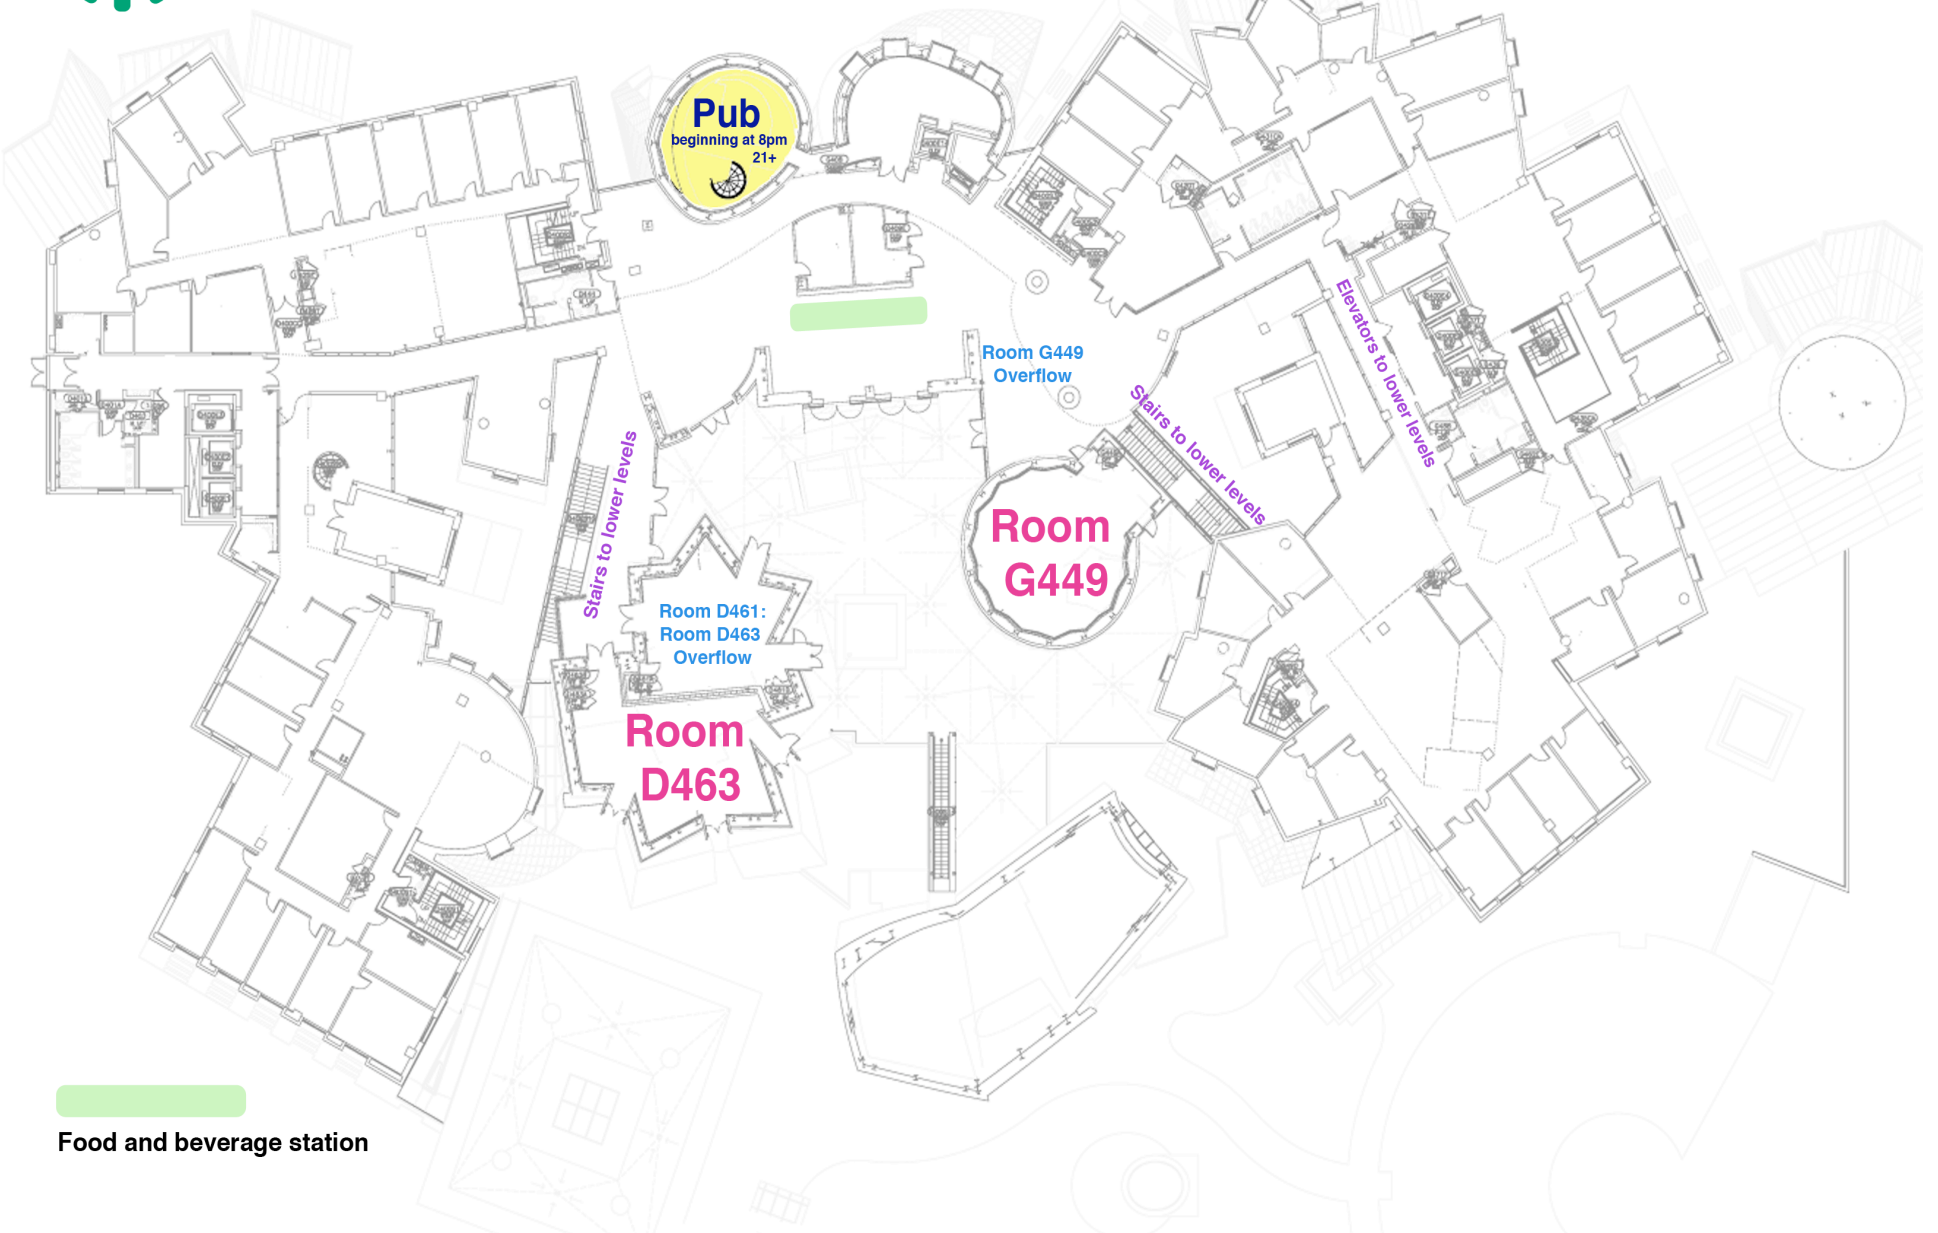

Stata Center Map: 4th Floor

 Food and beverage station