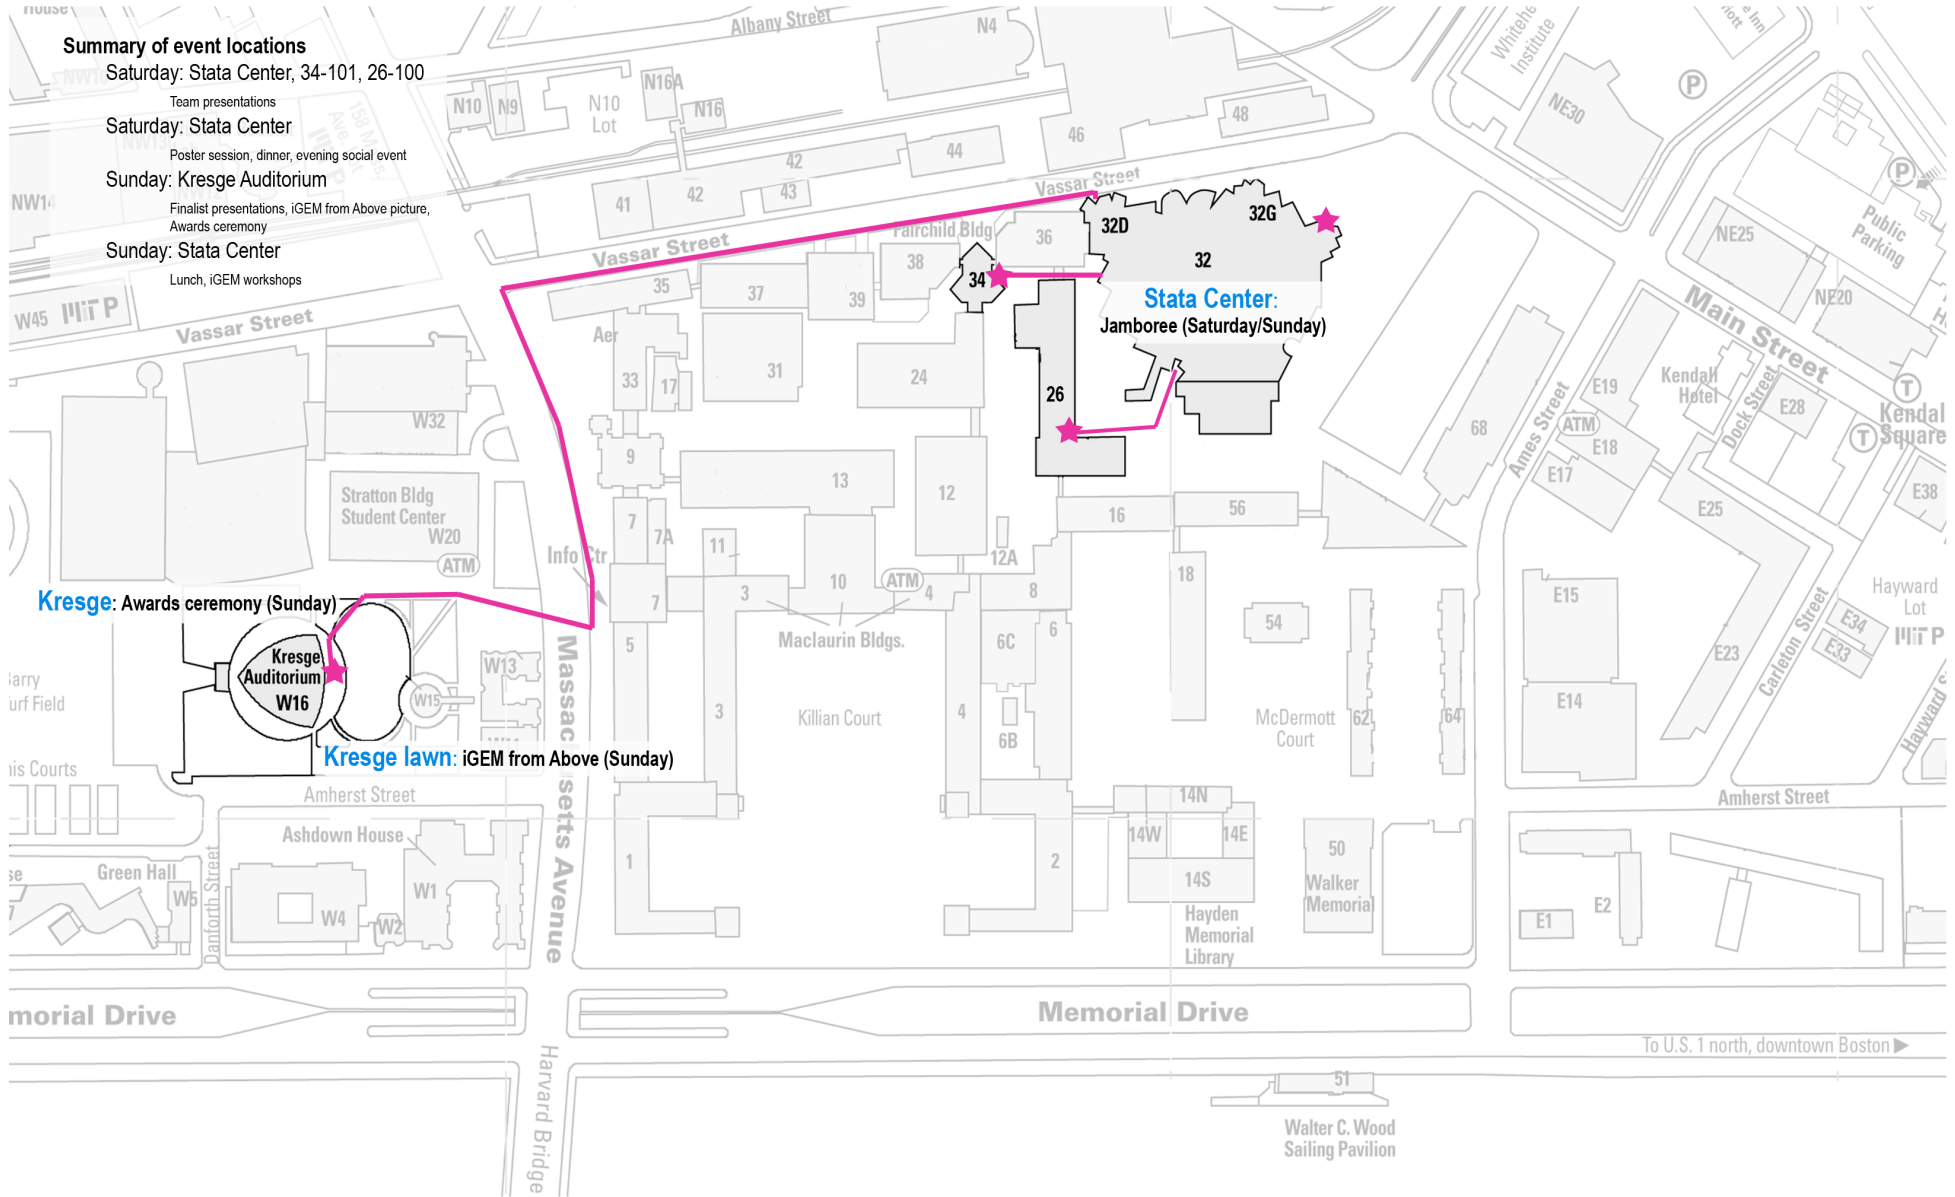

# MIT Campus Map

(highlighting iGEM 2008 Jamboree event locations)

## Summary of event locations

Saturday: Stata Center, 34-101, 26-100

Team presentations

Saturday: Stata Center

Poster session, dinner, evening social event

Sunday: Kresge Auditorium

Finalist presentations, iGEM from Above picture, Awards ceremony

Sunday: Stata Center

Lunch, iGEM workshops

**Kresge: Awards ceremony (Sunday)**

**Kresge Auditorium W16**

**Kresge lawn: iGEM from Above (Sunday)**

**Stata Center: Jamboree (Saturday/Sunday)**

To U.S. 1 north, downtown Boston ▶

Walter C. Wood Sailing Pavilion